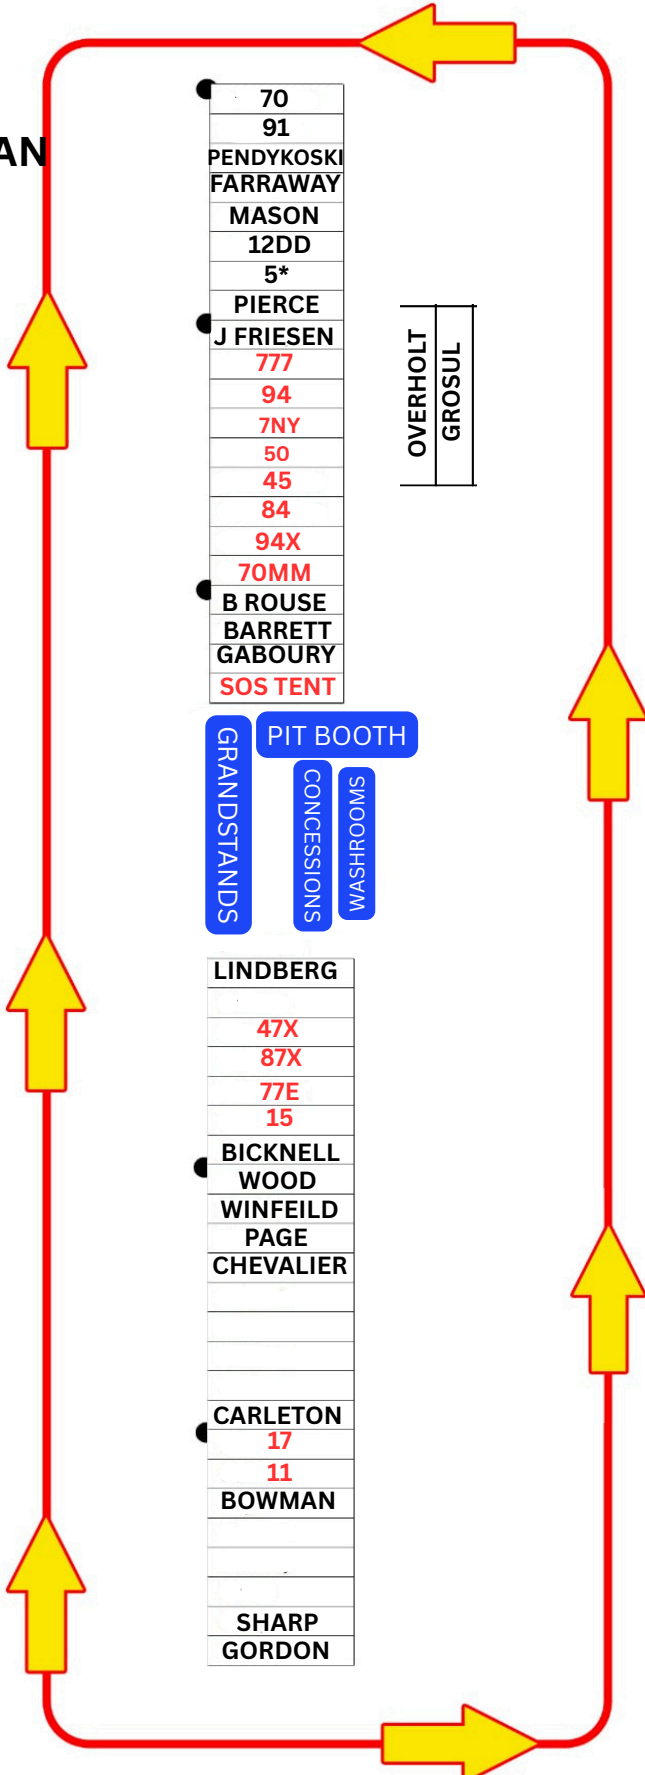

UPDATED 2026 SEASON

RACETRACK

TURN 3 ON RAMP

REGULAR NIGHT
SUBJECT TO CHANGE

MURRAY
TEEPLE
GOULDING
IFTODY
LAROCQUE
HARDY
HAIR
MOULTON
COOPER
ROBISON
ALWAY

BACK STRETCH ON RAMP

PIT GATE

CHAMBERS
ANDERSON
WERSTROH
CERENZIA
H ROTHWELL
RILEY
DUGUAY

SHED

TRAILER

KELLY
SARANTAKOS
CORBETT
WINGER
WATSON
LEONARD
KVRING
MISNER
IFTODY
J SLITER
BEGOLO
R SLITER
D SLITER
PARDIS
R ANDERSON
A ANDERSON
CORNISH
KOTAR

TRACK VEHICLES

POND

- * PLEASE FOLLOW THE FLOW OF TRAFFIC AT ALL TIMES (denoted by arrows)
- * PLEASE USE TRASH CANS FOR YOUR GARBAGE
- * NO WASTE OIL OR TIRES MAY BE LEFT ON THE SPEEDWAY PROERTY!

TRAILER

KELLY
SARANTAKOS
CORBETT
WINGER
WATSON
LEONARD
KVRING
MISNER
IFTODY
J SLITER
BEGOLO
R SLITER
D SLITER
PARDIS
R ANDERSON
A ANDERSON
CORNISH
KOTAR

**TRACK
VEHICLES**

POND

70
91
PENDYKOSKI
FARRAWAY
MASON
12DD
5*
PIERCE
J FRIESEN
777
94
7NY
50
45
84
94X
70MM
B ROUSE
BARRETT
GABOURY
SOS TENT

OVERHOLT
GROSUL

PIT BOOTH

GRANDSTANDS

CONCESSIONS

WASHROOMS

LINDBERG
47X
87X
77E
15
BICKNELL
WOOD
WINFEILD
PAGE
CHEVALIER
CARLETON
17
11
BOWMAN
SHARP
GORDON

28

MALLORY
STYRES
B BLEICH
Z BLEICH
D FLANNIGAN
T FLANNIGAN