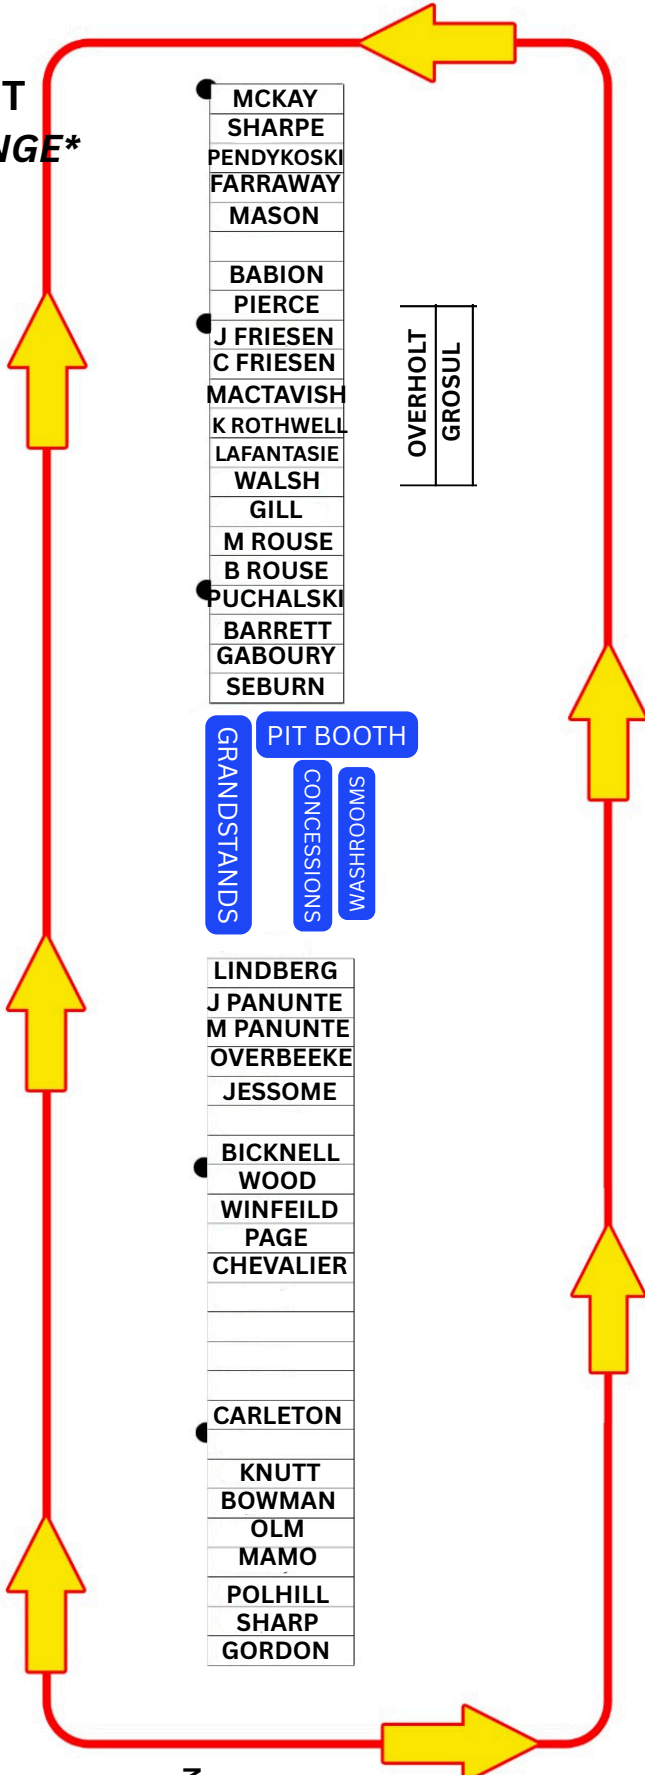

UPDATED 2026 SEASON

RACETRACK

TURN 3 ON RAMP

REGULAR NIGHT
SUBJECT TO CHANGE

MURRAY
TEEPLE
GOULDING
IFTODY
LAROCQUE
HARDY
HAIR
MOULTON
COOPER
ROBISON
ALWAY

BACK STRETCH ON RAMP

PIT GATE

CHAMBERS
ANDERSON
WERSTROH
CERENZIA
H ROTHWELL
RILEY
DUGUAY

SHED

TRAILER

KELLY
SARANTAKOS
CORBETT
WINGER
WATSON
LEONARD
KVRING
MISNER
IFTODY
J SLITER
BEGOLO
R SLITER
D SLITER
PARDIS
R ANDERSON
A ANDERSON
CORNISH
KOTAR

TRACK VEHICLES

POND

- * PLEASE FOLLOW THE FLOW OF TRAFFIC AT ALL TIMES (denoted by arrows)
- * PLEASE USE TRASH CANS FOR YOUR GARBAGE
- * NO WASTE OIL OR TIRES MAY BE LEFT ON THE SPEEDWAY PROERTY!